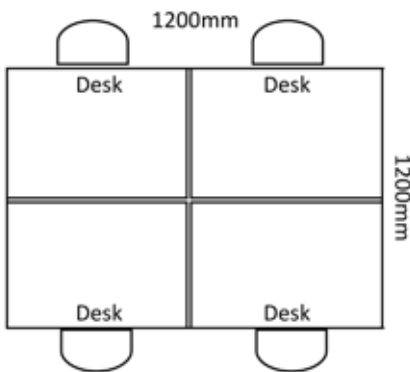

## Simple desk set-up examples

*single desk front screen*

*single desk front & sides screens 'box format'*

*double desk front screens and separator screen*

*double desk front & sides screens 'box format'*

*rectangular 4seater desk  
with X-configuration*

*round 4-seater desk  
with X-configuration*

*round 8-seater desk  
with 2 x X-configuration*

Applications include:  
call centres, open plan offices, school desks, production facilities...